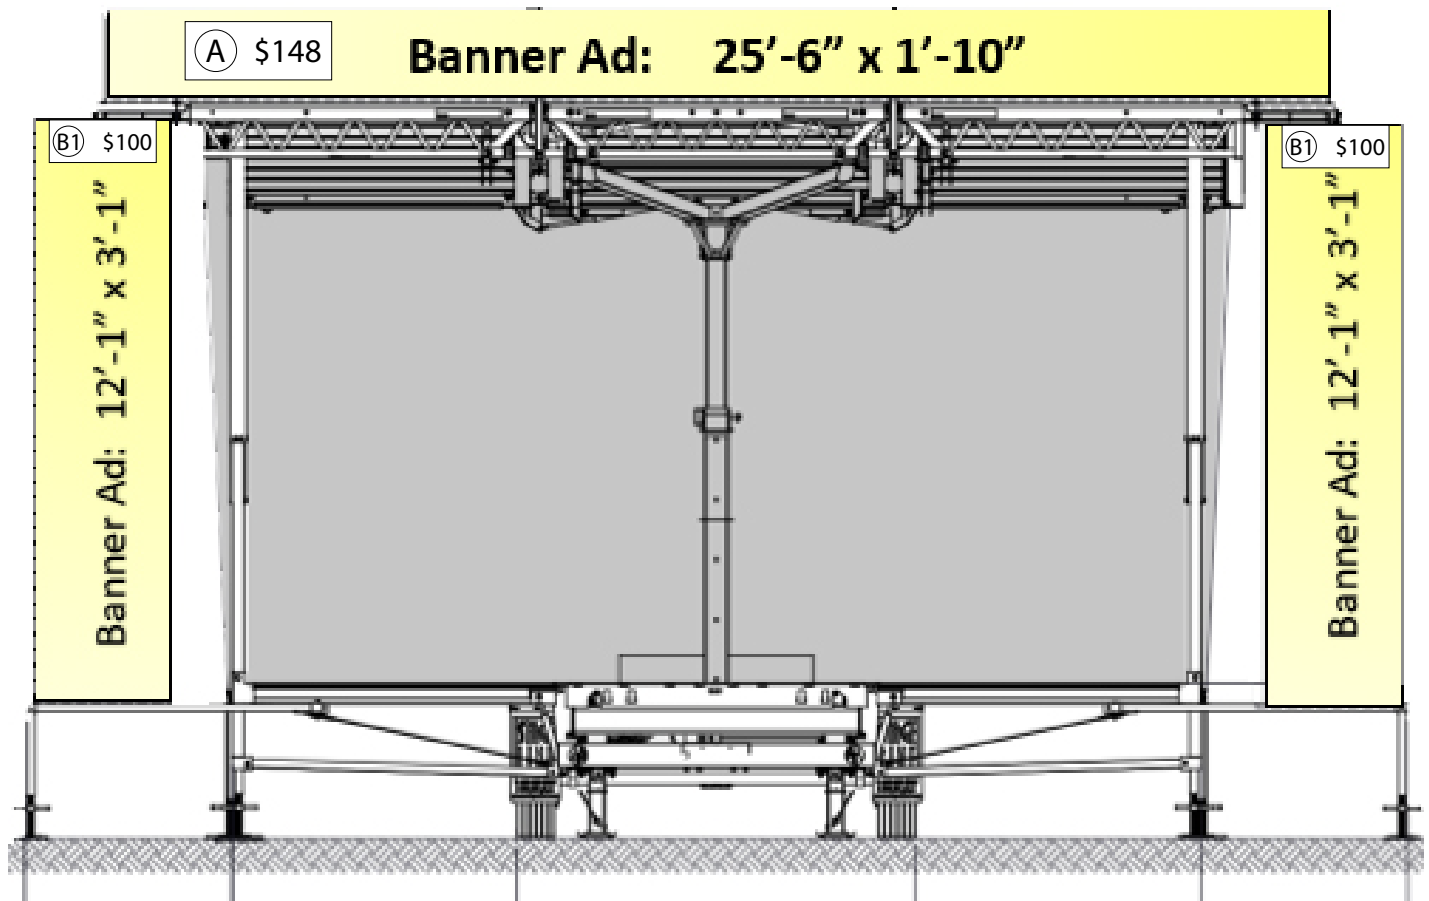

SL75
16x20 Mobile
Stage Banner Pricing
for Stagerental.com

Shipping Additional

Banners B1 priced individually